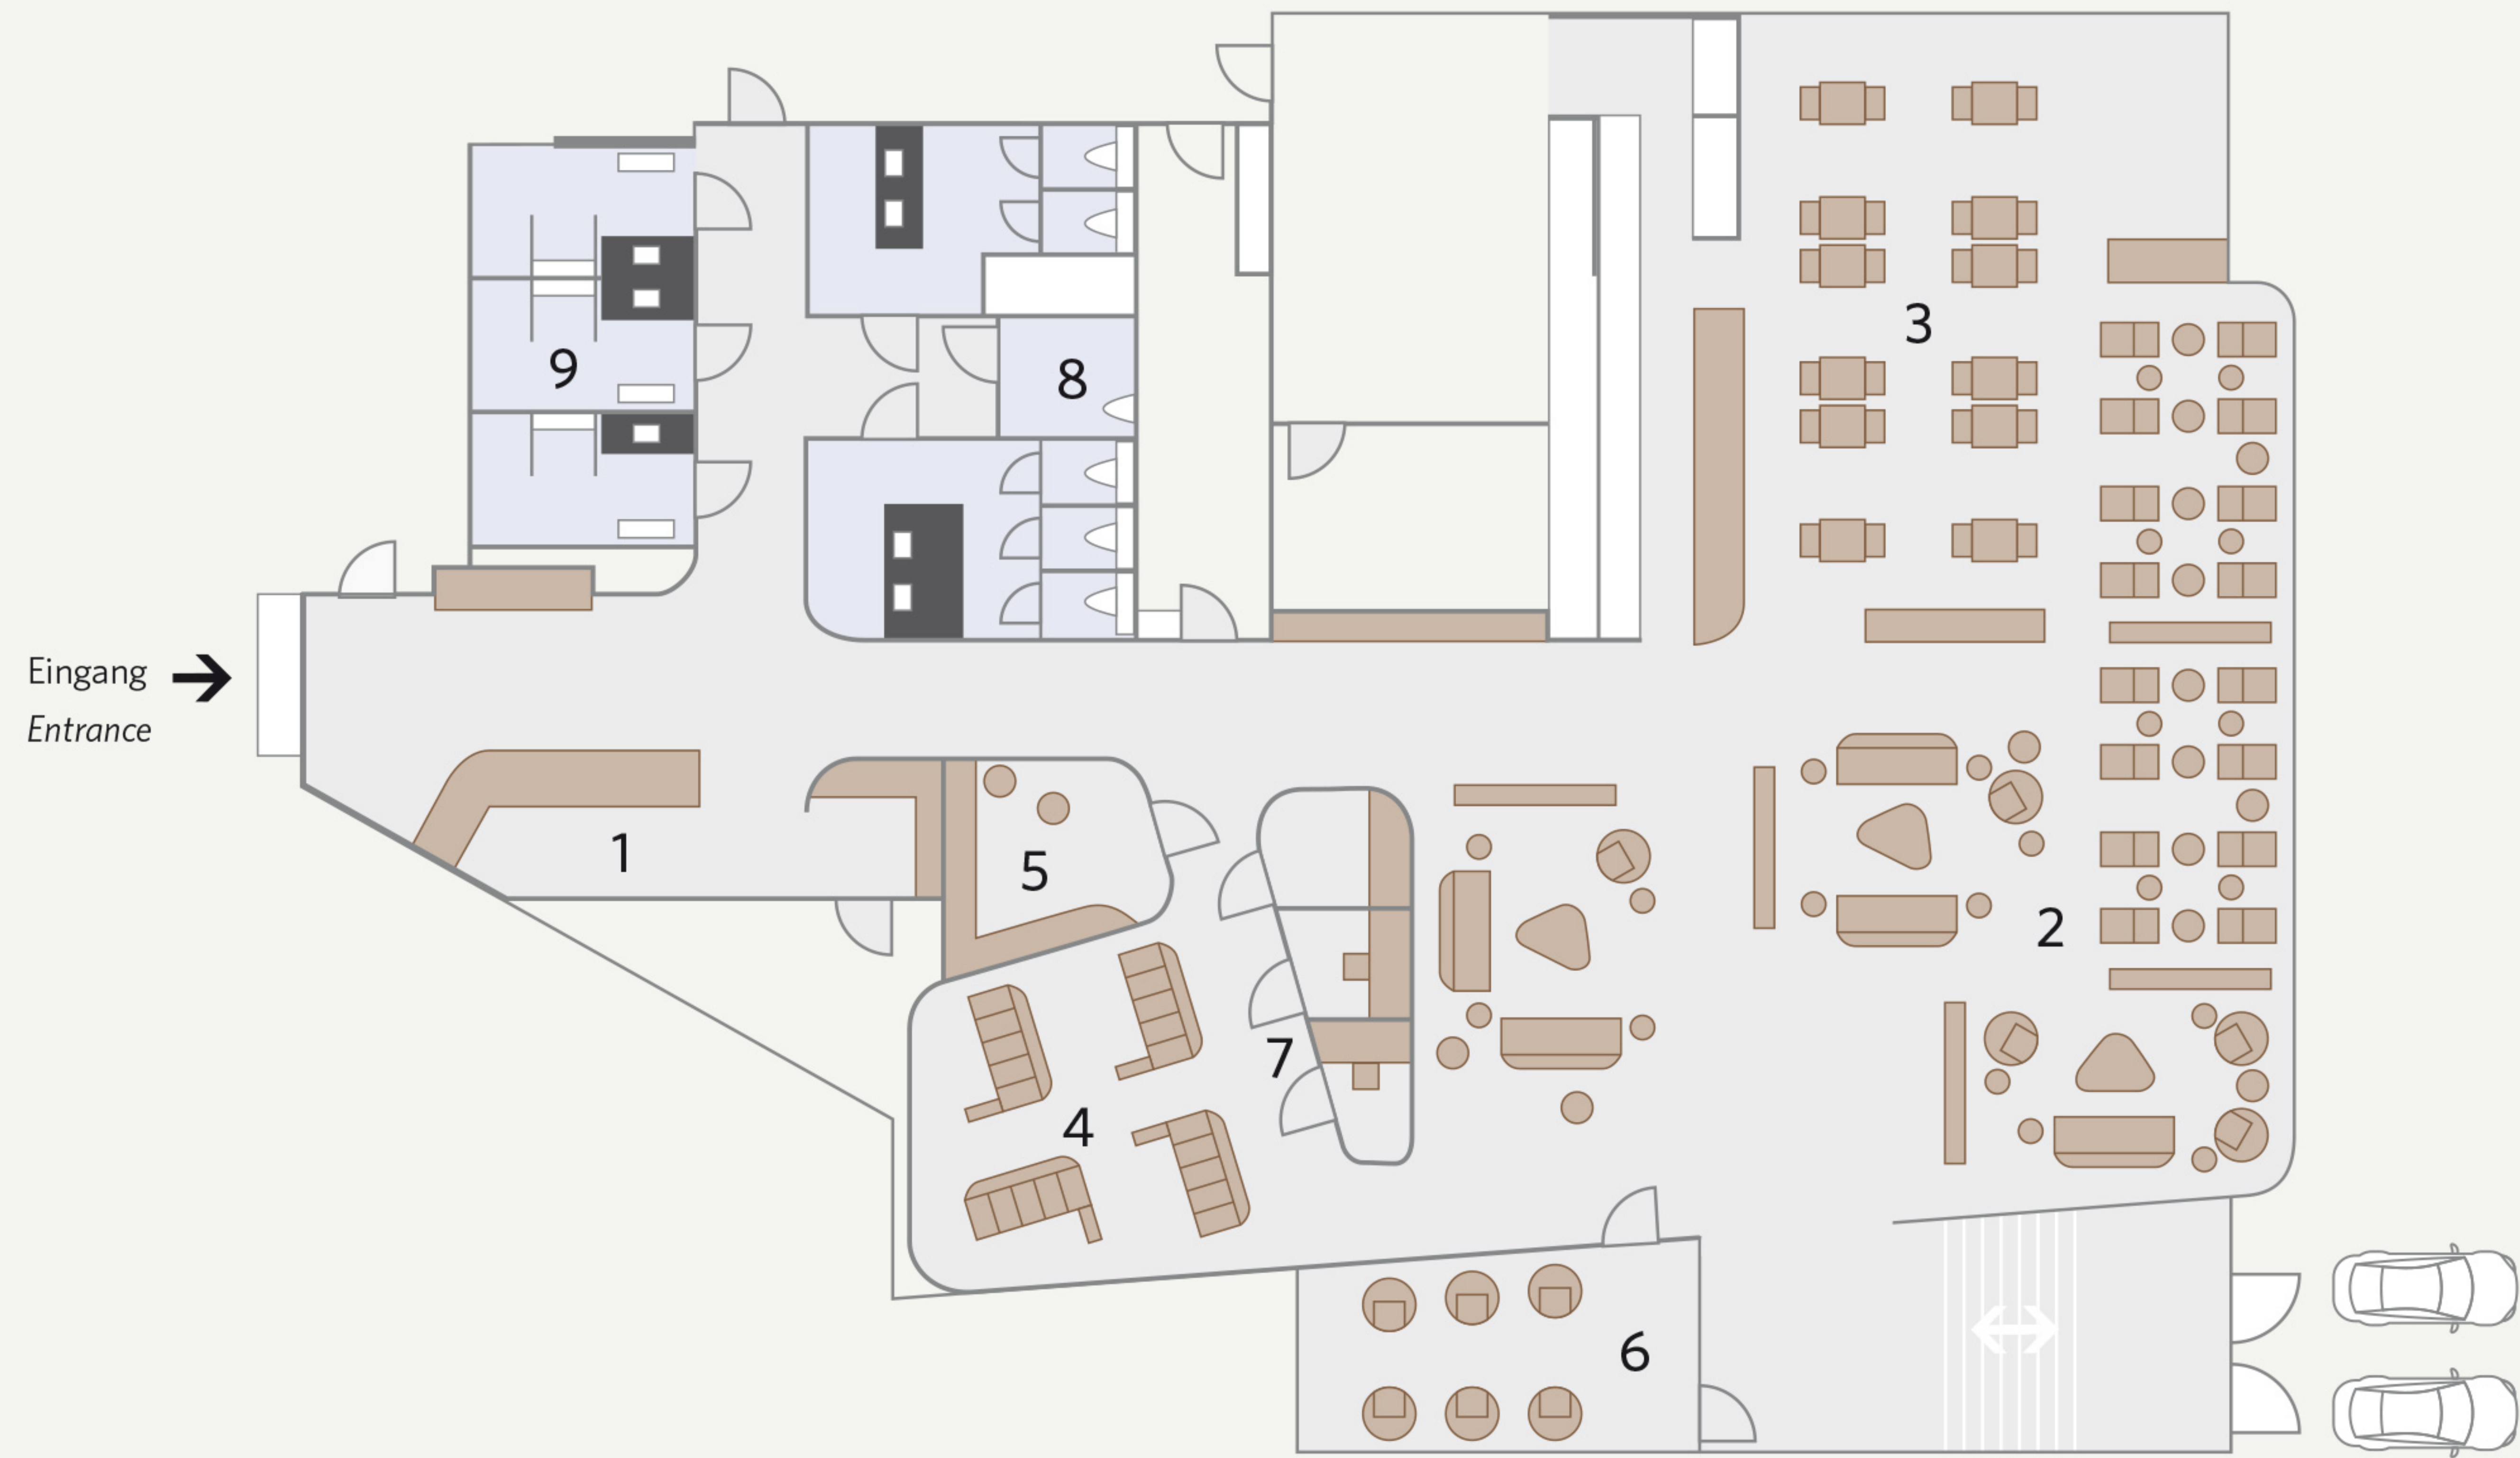

Zurich Airport VIP Lounge

Eingang
Entrance →

- | | | | |
|---|----------------|---|----------------|
| 1 | Empfang | 1 | Reception |
| 2 | Lounge | 2 | Lounge |
| 3 | Bistro | 3 | Bistro |
| 4 | Ruhezone | 4 | Rest area |
| 5 | Smoking Lounge | 5 | Smoking Lounge |
| 6 | Zurich Suite | 6 | Zurich Suite |
| 7 | Arbeitsplätze | 7 | Workstations |
| 8 | Toiletten | 8 | Toilets |
| 9 | Dusch-Suiten | 9 | Shower suites |